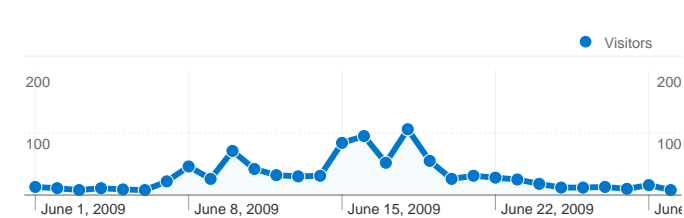

Site Usage

 **1,445** Visits

 **50.10%** Bounce Rate

 **3,917** Pageviews

 **00:03:19** Avg. Time on Site

 **2.71** Pages/Visit

 **22.91%** % New Visits

Visitors Overview

Visitors
444

Map Overlay world

Traffic Sources Overview

- **Referring Sites**
1,151.00 (79.65%)
- **Direct Traffic**
284.00 (19.65%)
- **Search Engines**
10.00 (0.69%)

Content Overview

Pages	Pageviews	% Pageviews
/lt/index.php?Events/2009/06=	1,606	41.00%
/lt/index.php?GenesisLightning	514	13.12%
/lt/index.php?Extras/2009/0608	233	5.95%
/lt/	229	5.85%
/lt/index.php	184	4.70%

444 people visited this site

1,445 Visits

444 Absolute Unique Visitors

3,917 Pageviews

2.71 Average Pageviews

00:03:19 Time on Site

50.10% Bounce Rate

22.91% New Visits

Pages on this site were viewed a total of 3,917 times

 **3,917** Pageviews

 **2,750** Unique Views

 **50.10%** Bounce Rate

AdSense Performance

 **0** AdSense Page Impressions

 **\$0.00** AdSense Revenue

 **0** AdSense Unit Impressions