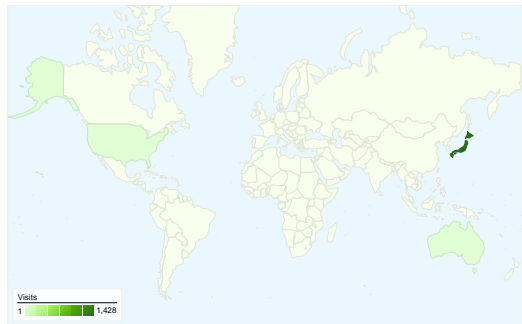

Site Usage

 **1,445** Visits

 **50.10%** Bounce Rate

 **3,917** Pageviews

 **00:03:19** Avg. Time on Site

 **2.71** Pages/Visit

 **22.91%** % New Visits

Visitors Overview

Visitors
444

Map Overlay world

Traffic Sources Overview

- **Referring Sites**
1,151.00 (79.65%)
- **Direct Traffic**
284.00 (19.65%)
- **Search Engines**
10.00 (0.69%)

Content Overview

Pages	Pageviews	% Pageviews
/lt/index.php?Events/2009/06=	1,606	41.00%
/lt/index.php?GenesisLightning	514	13.12%
/lt/index.php?Extras/2009/0608	233	5.95%
/lt/	229	5.85%
/lt/index.php	184	4.70%

444 people visited this site

1,445 Visits

444 Absolute Unique Visitors

3,917 Pageviews

2.71 Average Pageviews

00:03:19 Time on Site

50.10% Bounce Rate

22.91% New Visits

All traffic sources sent a total of 1,445 visits

-  19.65% Direct Traffic
-  79.65% Referring Sites
-  0.69% Search Engines

- Referring Sites
1,151.00 (79.65%)
- Direct Traffic
284.00 (19.65%)
- Search Engines
10.00 (0.69%)