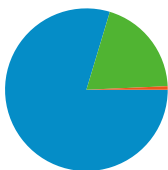

Site Usage

 **1,445** Visits

 **50.10%** Bounce Rate

 **3,917** Pageviews

 **00:03:19** Avg. Time on Site

 **2.71** Pages/Visit

 **22.91%** % New Visits

Visitors Overview

Visitors
444

Map Overlay world

Traffic Sources Overview

- **Referring Sites**
1,151.00 (79.65%)
- **Direct Traffic**
284.00 (19.65%)
- **Search Engines**
10.00 (0.69%)

Content Overview

Pages	Pageviews	% Pageviews
/lt/index.php?Events/2009/06=	1,606	41.00%
/lt/index.php?GenesisLightning	514	13.12%
/lt/index.php?Extras/2009/0608	233	5.95%
/lt/	229	5.85%
/lt/index.php	184	4.70%

444 people visited this site

1,445 Visits

444 Absolute Unique Visitors

3,917 Pageviews

2.71 Average Pageviews

00:03:19 Time on Site

50.10% Bounce Rate

22.91% New Visits

All traffic sources sent a total of 1,445 visits

-  19.65% Direct Traffic
-  79.65% Referring Sites
-  0.69% Search Engines

- Referring Sites
1,151.00 (79.65%)
- Direct Traffic
284.00 (19.65%)
- Search Engines
10.00 (0.69%)