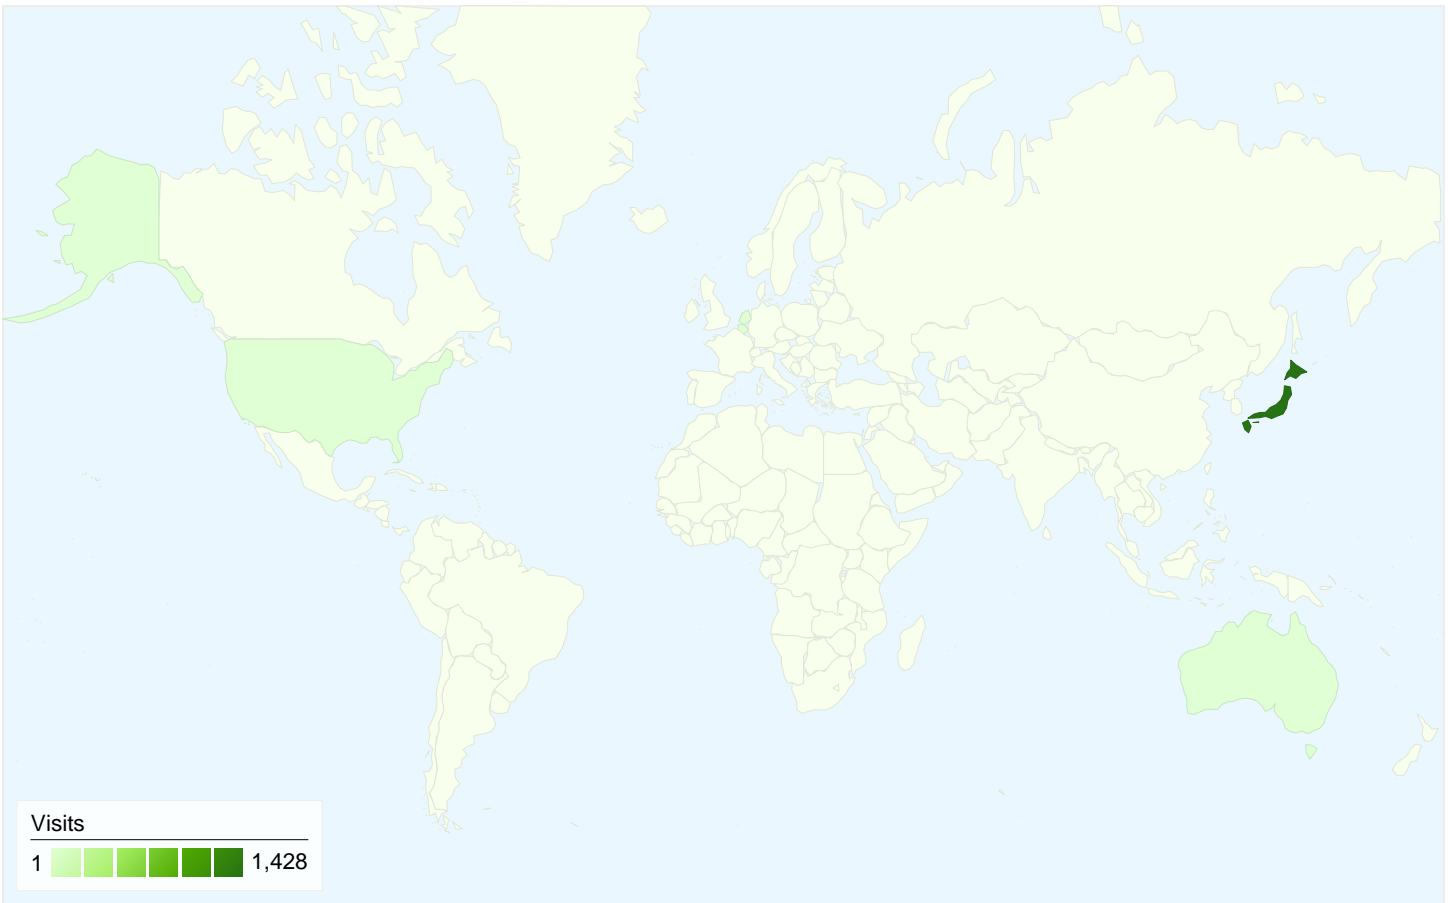

1,445 visits came from 6 countries/territories

Site Usage

Visits 1,445 % of Site Total: 100.00%	Pages/Visit 2.71 Site Avg: 2.71 (0.00%)	Avg. Time on Site 00:03:19 Site Avg: 00:03:19 (0.00%)	% New Visits 22.91% Site Avg: 22.91% (0.00%)	Bounce Rate 50.10% Site Avg: 50.10% (0.00%)	
Country/Territory	Visits	Pages/Visit	Avg. Time on Site	% New Visits	Bounce Rate
Japan	1,428	2.72	00:03:19	22.69%	50.14%
Singapore	12	2.50	00:04:02	16.67%	33.33%
Belgium	2	1.00	00:00:00	100.00%	100.00%
Australia	1	1.00	00:00:00	100.00%	100.00%
United States	1	1.00	00:00:00	100.00%	100.00%
Netherlands	1	2.00	00:04:35	100.00%	0.00%