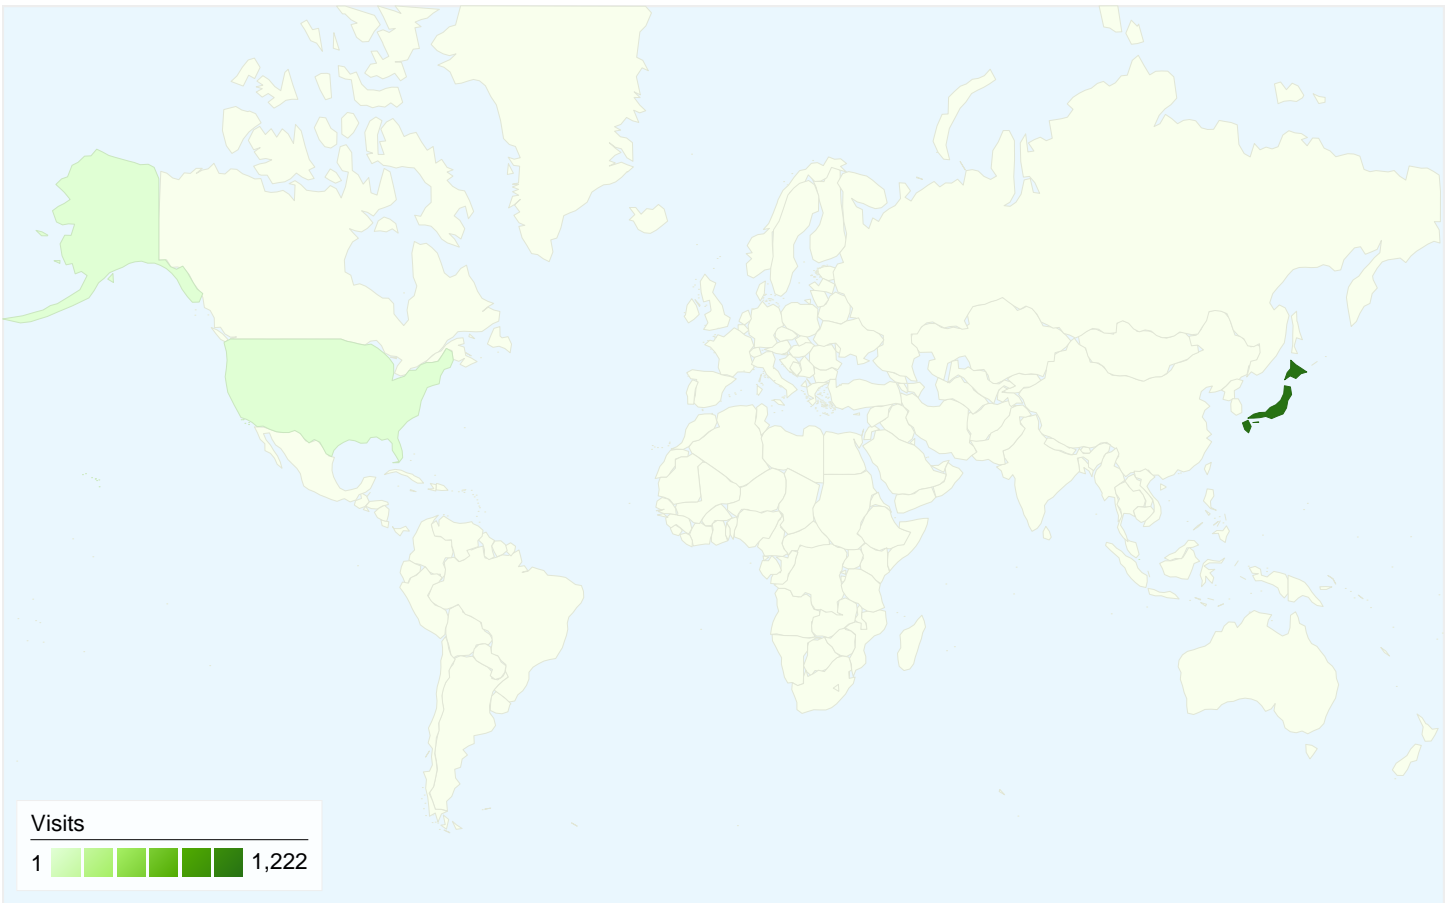

1,225 visits came from 3 countries/territories

Site Usage

Country/Territory	Visits	Pages/Visit	Avg. Time on Site	% New Visits	Bounce Rate
Japan	1,222	2.75	00:03:33	31.51%	50.98%
Singapore	2	2.50	00:09:05	50.00%	0.00%
United States	1	2.00	00:01:25	100.00%	0.00%