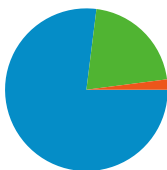

Site Usage

1,225 Visits

50.86% Bounce Rate

3,367 Pageviews

00:03:33 Avg. Time on Site

2.75 Pages/Visit

31.43% % New Visits

Visitors Overview

Visitors
470

Map Overlay world

Traffic Sources Overview

- **Referring Sites**
943.00 (76.98%)
- **Direct Traffic**
257.00 (20.98%)
- **Search Engines**
25.00 (2.04%)

Content Overview

Pages	Pageviews	% Pageviews
/lt/index.php?Events/2009/03=	1,364	40.51%
/lt/index.php?GenesisLightning	457	13.57%
/lt/index.php?Events/2009/02=	259	7.69%
/lt/	203	6.03%
/lt/index.php	190	5.64%

All traffic sources sent a total of 1,225 visits

 20.98% Direct Traffic

 76.98% Referring Sites

 2.04% Search Engines

- Referring Sites
943.00 (76.98%)
- Direct Traffic
257.00 (20.98%)
- Search Engines
25.00 (2.04%)

Pages on this site were viewed a total of 3,367 times

3,367 Pageviews

2,389 Unique Views

50.86% Bounce Rate

Top Content

Pages	Pageviews	% Pageviews
/lt/index.php?Events/2009/03=	1,364	40.51%
/lt/index.php?GenesisLightningTalks=	457	13.57%
/lt/index.php?Events/2009/02=	259	7.69%
/lt/	203	6.03%
/lt/index.php	190	5.64%