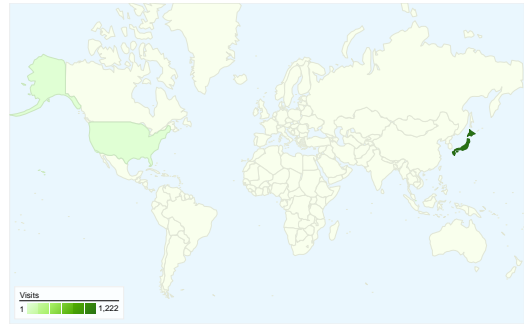

Site Usage

1,225 Visits

50.86% Bounce Rate

3,367 Pageviews

00:03:33 Avg. Time on Site

2.75 Pages/Visit

31.43% % New Visits

Visitors Overview

Visitors
470

Map Overlay world

Traffic Sources Overview

- **Referring Sites**
943.00 (76.98%)
- **Direct Traffic**
257.00 (20.98%)
- **Search Engines**
25.00 (2.04%)

Content Overview

Pages	Pageviews	% Pageviews
/lt/index.php?Events/2009/03=	1,364	40.51%
/lt/index.php?GenesisLightning	457	13.57%
/lt/index.php?Events/2009/02=	259	7.69%
/lt/	203	6.03%
/lt/index.php	190	5.64%

All traffic sources sent a total of 1,225 visits

 20.98% Direct Traffic

 76.98% Referring Sites

 2.04% Search Engines

- Referring Sites
943.00 (76.98%)
- Direct Traffic
257.00 (20.98%)
- Search Engines
25.00 (2.04%)

Top Traffic Sources

Sources	Visits	% visits
(direct) ((none))	257	20.98%
twitter.com (referral)	236	19.27%
blog.somethingnew2.com	211	17.22%
d.hatena.ne.jp (referral)	124	10.12%
geekpage.jp (referral)	84	6.86%