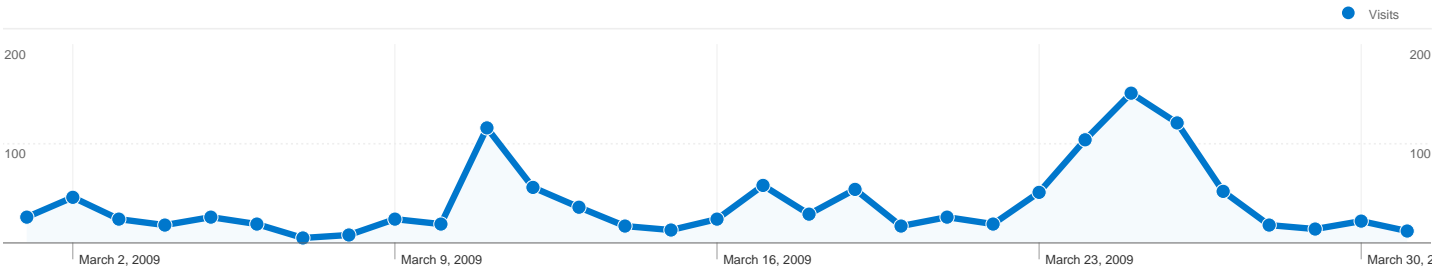

Site Usage

1,225 Visits

50.86% Bounce Rate

3,367 Pageviews

00:03:33 Avg. Time on Site

2.75 Pages/Visit

31.43% % New Visits

Visitors Overview

470 people visited this site

 **1,225** Visits

 **470** Absolute Unique Visitors

 **3,367** Pageviews

 **2.75** Average Pageviews

 **00:03:33** Time on Site

 **50.86%** Bounce Rate

 **31.43%** New Visits

All traffic sources sent a total of 1,225 visits

 20.98% Direct Traffic

 76.98% Referring Sites

 2.04% Search Engines

- Referring Sites
943.00 (76.98%)
- Direct Traffic
257.00 (20.98%)
- Search Engines
25.00 (2.04%)

Pages on this site were viewed a total of 3,367 times

3,367 Pageviews

2,389 Unique Views

50.86% Bounce Rate

Top Content

Pages	Pageviews	% Pageviews
/lt/index.php?Events/2009/03=	1,364	40.51%
/lt/index.php?GenesisLightningTalks=	457	13.57%
/lt/index.php?Events/2009/02=	259	7.69%
/lt/	203	6.03%
/lt/index.php	190	5.64%