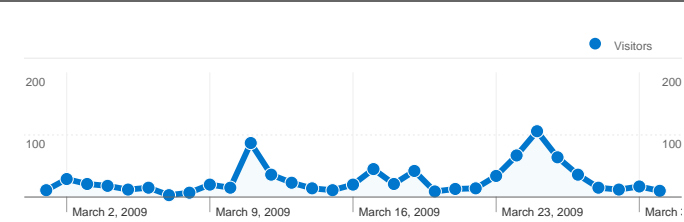

Site Usage

1,225 Visits

50.86% Bounce Rate

3,367 Pageviews

00:03:33 Avg. Time on Site

2.75 Pages/Visit

31.43% % New Visits

Visitors Overview

Visitors
470

Map Overlay world

Traffic Sources Overview

- **Referring Sites**
943.00 (76.98%)
- **Direct Traffic**
257.00 (20.98%)
- **Search Engines**
25.00 (2.04%)

Content Overview

Pages	Pageviews	% Pageviews
/lt/index.php?Events/2009/03=	1,364	40.51%
/lt/index.php?GenesisLightning	457	13.57%
/lt/index.php?Events/2009/02=	259	7.69%
/lt/	203	6.03%
/lt/index.php	190	5.64%

470 people visited this site

 **1,225** Visits

 **470** Absolute Unique Visitors

 **3,367** Pageviews

 **2.75** Average Pageviews

 **00:03:33** Time on Site

 **50.86%** Bounce Rate

 **31.43%** New Visits

Pages on this site were viewed a total of 3,367 times

3,367 Pageviews

2,389 Unique Views

50.86% Bounce Rate

Top Content

Pages	Pageviews	% Pageviews
/lt/index.php?Events/2009/03=	1,364	40.51%
/lt/index.php?GenesisLightningTalks=	457	13.57%
/lt/index.php?Events/2009/02=	259	7.69%
/lt/	203	6.03%
/lt/index.php	190	5.64%