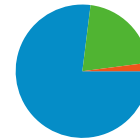

Technical Profile

Browser	Visits	% visits	Connection Speed	Visits	% visits
Firefox	807	65.88%	Unknown	700	57.14%
Safari	176	14.37%	T1	359	29.31%
Internet Explorer	135	11.02%	DSL	117	9.55%
Chrome	70	5.71%	Cable	24	1.96%
Opera	19	1.55%	Dialup	24	1.96%

All traffic sources sent a total of 1,225 visits

 20.98% Direct Traffic

 76.98% Referring Sites

 2.04% Search Engines

- Referring Sites
943.00 (76.98%)
- Direct Traffic
257.00 (20.98%)
- Search Engines
25.00 (2.04%)