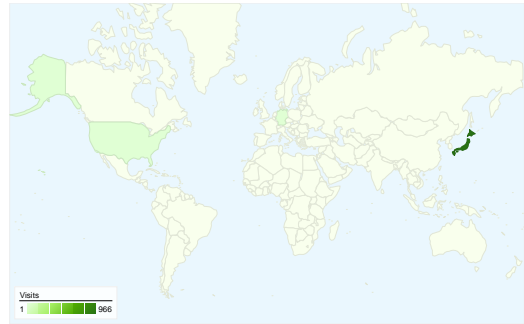

Site Usage

969 Visits

49.54% Bounce Rate

2,848 Pageviews

00:03:54 Avg. Time on Site

2.94 Pages/Visit

40.04% % New Visits

Visitors Overview

Visitors
430

Map Overlay world

Traffic Sources Overview

- **Referring Sites**
696.00 (71.83%)
- **Direct Traffic**
209.00 (21.57%)
- **Search Engines**
64.00 (6.60%)

Content Overview

Pages	Pageviews	% Pageviews
/lt/index.php?Events/2009/01=	1,345	47.23%
/lt/index.php?GenesisLightning	285	10.01%
/lt/	203	7.13%
/lt/index.php	152	5.34%
/lt/index.php?Events/KPT=	92	3.23%

430 people visited this site

969 Visits

430 Absolute Unique Visitors

2,848 Pageviews

2.94 Average Pageviews

00:03:54 Time on Site

49.54% Bounce Rate

40.04% New Visits

All traffic sources sent a total of 969 visits

 **21.57% Direct Traffic**

 **71.83% Referring Sites**

 **6.60% Search Engines**

- **Referring Sites**
696.00 (71.83%)
- **Direct Traffic**
209.00 (21.57%)
- **Search Engines**
64.00 (6.60%)