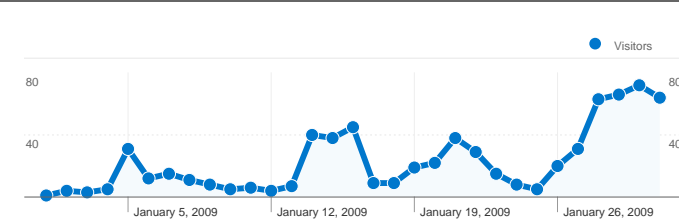

Site Usage

969 Visits

49.54% Bounce Rate

2,848 Pageviews

00:03:54 Avg. Time on Site

2.94 Pages/Visit

40.04% % New Visits

Visitors Overview

430 people visited this site

969 Visits

430 Absolute Unique Visitors

2,848 Pageviews

2.94 Average Pageviews

00:03:54 Time on Site

49.54% Bounce Rate

40.04% New Visits

Keywords	Visits	% visits
http://wiki.somethingnew2.com/	64	100.00%

969 visits came from 3 countries/territories

Site Usage

Visits 969 % of Site Total: 100.00%	Pages/Visit 2.94 Site Avg: 2.94 (0.00%)	Avg. Time on Site 00:03:54 Site Avg: 00:03:54 (0.00%)	% New Visits 40.14% Site Avg: 40.04% (0.26%)	Bounce Rate 49.54% Site Avg: 49.54% (0.00%)	
Country/Territory	Visits	Pages/Visit	Avg. Time on Site	% New Visits	Bounce Rate
Japan	966	2.95	00:03:55	39.96%	49.38%
United States	2	1.00	00:00:00	100.00%	100.00%
Germany	1	1.00	00:00:00	100.00%	100.00%

1 - 3 of 3

Pages on this site were viewed a total of 2,848 times

 **2,848** Pageviews

 **2,013** Unique Views

 **49.54%** Bounce Rate

Top Content

Pages	Pageviews	% Pageviews
/lt/index.php?Events/2009/01=	1,345	47.23%
/lt/index.php?GenesisLightningTalks=	285	10.01%
/lt/	203	7.13%
/lt/index.php	152	5.34%
/lt/index.php?Events/KPT=	92	3.23%