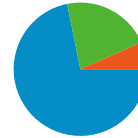

430 people visited this site

969 Visits

430 Absolute Unique Visitors

2,848 Pageviews

2.94 Average Pageviews

00:03:54 Time on Site

49.54% Bounce Rate

40.04% New Visits

Technical Profile

Browser	Visits	% visits	Connection Speed	Visits	% visits
Firefox	671	69.25%	Unknown	578	59.65%
Safari	119	12.28%	T1	274	28.28%
Internet Explorer	87	8.98%	DSL	88	9.08%
Chrome	66	6.81%	Cable	22	2.27%
Mozilla Compatible Agent	11	1.14%	Dialup	7	0.72%

All traffic sources sent a total of 969 visits

 **21.57% Direct Traffic**

 **71.83% Referring Sites**

 **6.60% Search Engines**

- **Referring Sites**
696.00 (71.83%)
- **Direct Traffic**
209.00 (21.57%)
- **Search Engines**
64.00 (6.60%)