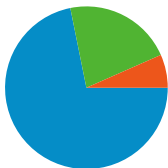

Traffic Sources Overview

- **Referring Sites**
  696.00 (71.83%)
- **Direct Traffic**
  209.00 (21.57%)
- **Search Engines**
  64.00 (6.60%)

Content Overview

Pages	Pageviews	% Pageviews
/lt/index.php?Events/2009/01=	1,345	47.23%
/lt/index.php?GenesisLightning	285	10.01%
/lt/	203	7.13%
/lt/index.php	152	5.34%
/lt/index.php?Events/KPT=	92	3.23%