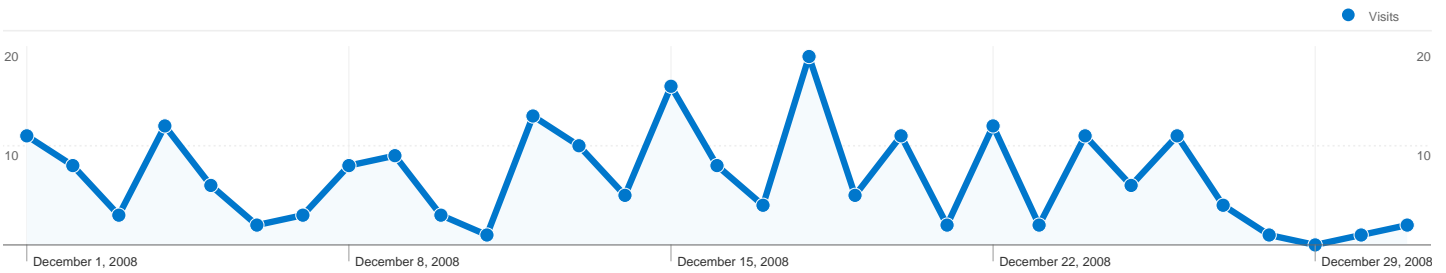

All traffic sources sent a total of 209 visits

- **18.18% Direct Traffic**
- **66.99% Referring Sites**
- **14.83% Search Engines**

- **Referring Sites**
  140.00 (66.99%)
- **Direct Traffic**
  38.00 (18.18%)
- **Search Engines**
  31.00 (14.83%)

Top Traffic Sources

Sources	Visits	% visits
(direct) ((none))	38	18.18%
d.hatena.ne.jp (referral)	38	18.18%
twitter.com (referral)	33	15.79%
google (organic)	31	14.83%
mochikoastech.blog113.fc2.co	16	7.66%

Keywords	Visits	% visits
http://wiki.somethingnew2.com/	27	87.10%
wiki.somethingnew2.com	4	12.90%