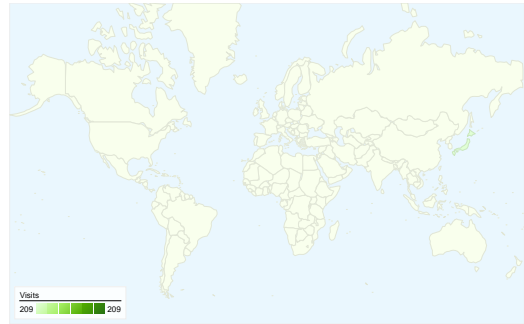

Site Usage

209 Visits

46.89% Bounce Rate

937 Pageviews

00:02:50 Avg. Time on Site

4.48 Pages/Visit

41.15% % New Visits

Visitors Overview

Visitors
111

Map Overlay world

Traffic Sources Overview

- **Referring Sites**
140.00 (66.99%)
- **Direct Traffic**
38.00 (18.18%)
- **Search Engines**
31.00 (14.83%)

Content Overview

Pages	Pageviews	% Pageviews
/lt/index.php?CyxxxxLightningT	174	18.57%
/lt/index.php?Events/2009/01=	123	13.13%
/lt/index.php?Events/2008/11=	86	9.18%
/lt/index.php	66	7.04%
/lt/	56	5.98%

111 people visited this site

209 Visits

111 Absolute Unique Visitors

937 Pageviews

4.48 Average Pageviews

00:02:50 Time on Site

46.89% Bounce Rate

41.15% New Visits

All traffic sources sent a total of 209 visits

-  **18.18% Direct Traffic**
-  **66.99% Referring Sites**
-  **14.83% Search Engines**

- **Referring Sites**
140.00 (66.99%)
- **Direct Traffic**
38.00 (18.18%)
- **Search Engines**
31.00 (14.83%)