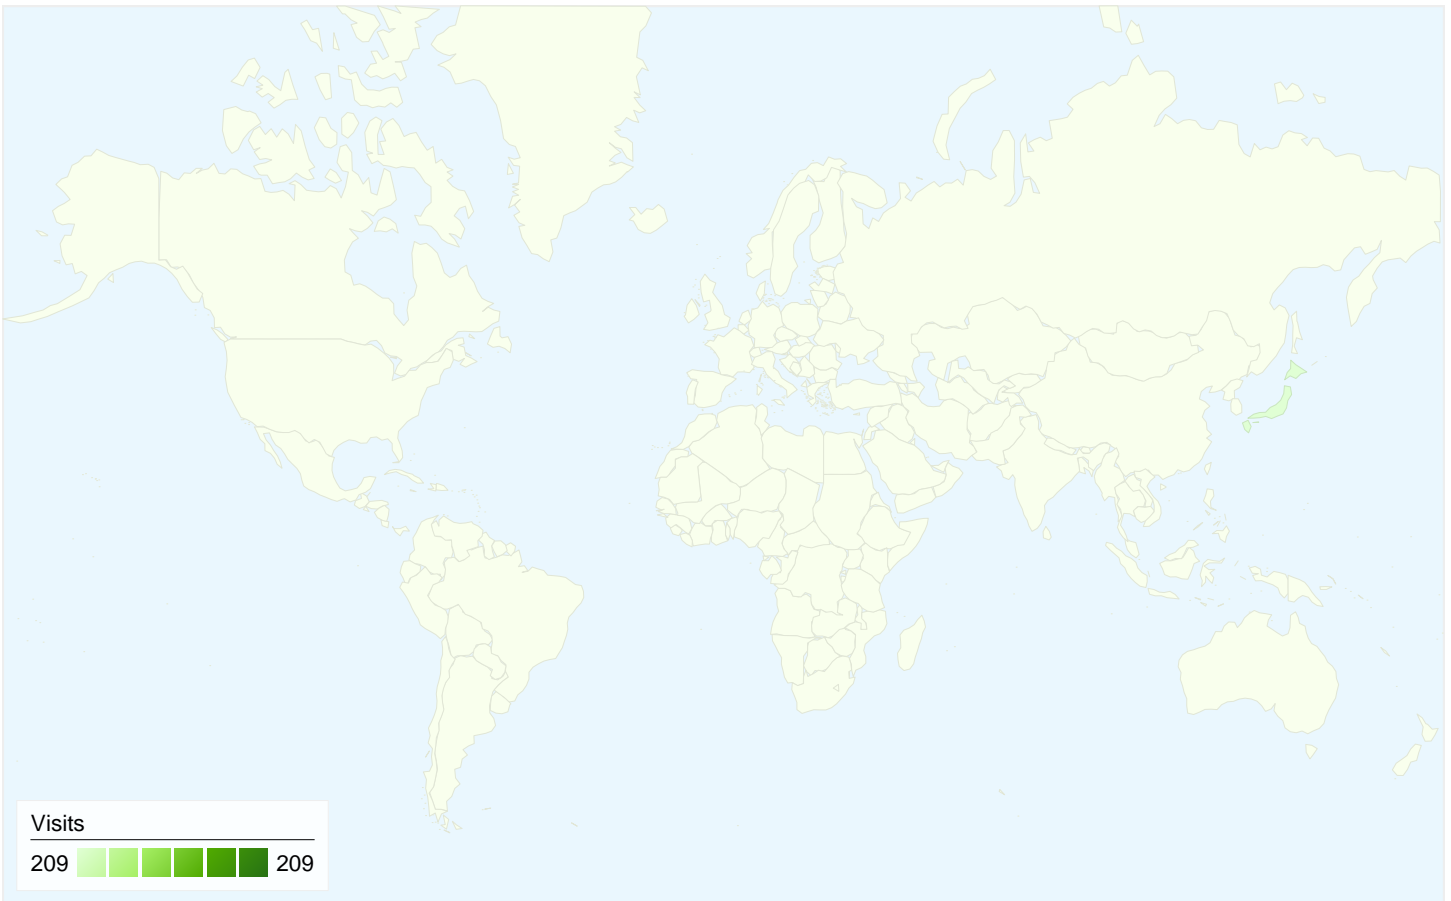

209 visits came from 1 countries/territories

Site Usage

Visits 209 % of Site Total: 100.00%	Pages/Visit 4.48 Site Avg: 4.48 (0.00%)	Avg. Time on Site 00:02:50 Site Avg: 00:02:50 (0.00%)	% New Visits 41.15% Site Avg: 41.15% (0.00%)	Bounce Rate 46.89% Site Avg: 46.89% (0.00%)	
Country/Territory	Visits	Pages/Visit	Avg. Time on Site	% New Visits	Bounce Rate
Japan	209	4.48	00:02:50	41.15%	46.89%

1 - 1 of 1