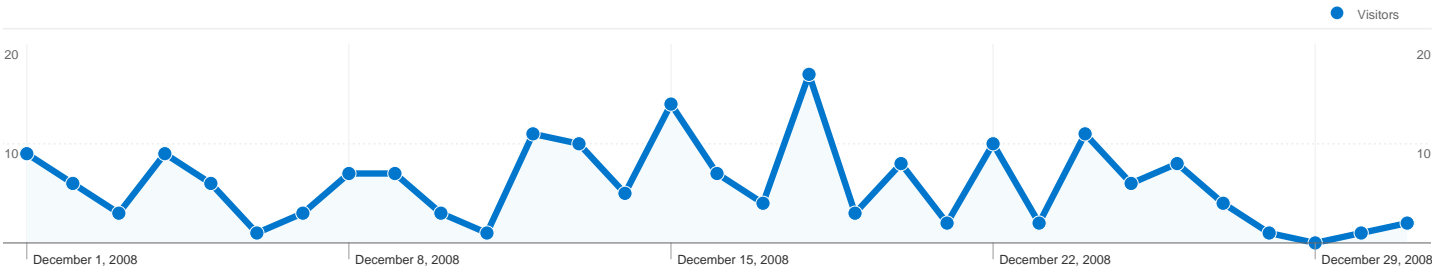

Site Usage

209 Visits

46.89% Bounce Rate

937 Pageviews

00:02:50 Avg. Time on Site

4.48 Pages/Visit

41.15% % New Visits

Visitors Overview

Visitors
111

Map Overlay world

Traffic Sources Overview

- **Referring Sites**
140.00 (66.99%)
- **Direct Traffic**
38.00 (18.18%)
- **Search Engines**
31.00 (14.83%)

Content Overview

Pages	Pageviews	% Pageviews
/lt/index.php?CyxxxxLightningT	174	18.57%
/lt/index.php?Events/2009/01=	123	13.13%
/lt/index.php?Events/2008/11=	86	9.18%
/lt/index.php	66	7.04%
/lt/	56	5.98%

111 people visited this site

209 Visits

111 Absolute Unique Visitors

937 Pageviews

4.48 Average Pageviews

00:02:50 Time on Site

46.89% Bounce Rate

41.15% New Visits

1 - 1 of 1

Pages on this site were viewed a total of 937 times

 **937** Pageviews

 **564** Unique Views

 **46.89%** Bounce Rate

Top Content

Pages	Pageviews	% Pageviews
/lt/index.php?CyxxxxLightningTalks=	174	18.57%
/lt/index.php?Events/2009/01=	123	13.13%
/lt/index.php?Events/2008/11=	86	9.18%
/lt/index.php	66	7.04%
/lt/	56	5.98%