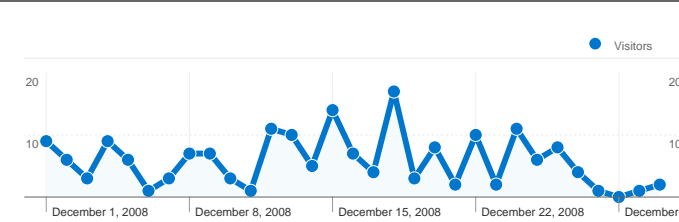

Site Usage

209 Visits

46.89% Bounce Rate

937 Pageviews

00:02:50 Avg. Time on Site

4.48 Pages/Visit

41.15% % New Visits

Visitors Overview

111 people visited this site

209 Visits

111 Absolute Unique Visitors

937 Pageviews

4.48 Average Pageviews

00:02:50 Time on Site

46.89% Bounce Rate

41.15% New Visits

1 - 1 of 1

Pages on this site were viewed a total of 937 times

 **937** Pageviews

 **564** Unique Views

 **46.89%** Bounce Rate

Top Content

Pages	Pageviews	% Pageviews
/lt/index.php?CyxxxxLightningTalks=	174	18.57%
/lt/index.php?Events/2009/01=	123	13.13%
/lt/index.php?Events/2008/11=	86	9.18%
/lt/index.php	66	7.04%
/lt/	56	5.98%