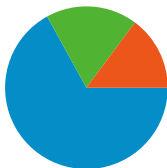

Site Usage

209 Visits

46.89% Bounce Rate

937 Pageviews

00:02:50 Avg. Time on Site

4.48 Pages/Visit

41.15% % New Visits

Visitors Overview

Visitors
111

Map Overlay world

Traffic Sources Overview

- **Referring Sites**
140.00 (66.99%)
- **Direct Traffic**
38.00 (18.18%)
- **Search Engines**
31.00 (14.83%)

Content Overview

Pages	Pageviews	% Pageviews
/lt/index.php?CyxxxxLightningT	174	18.57%
/lt/index.php?Events/2009/01=	123	13.13%
/lt/index.php?Events/2008/11=	86	9.18%
/lt/index.php	66	7.04%
/lt/	56	5.98%

111 people visited this site

209 Visits

111 Absolute Unique Visitors

937 Pageviews

4.48 Average Pageviews

00:02:50 Time on Site

46.89% Bounce Rate

41.15% New Visits

1 - 1 of 1

Pages on this site were viewed a total of 937 times

 **937** Pageviews

 **564** Unique Views

 **46.89%** Bounce Rate

Top Content

Pages	Pageviews	% Pageviews
/lt/index.php?CyxxxxLightningTalks=	174	18.57%
/lt/index.php?Events/2009/01=	123	13.13%
/lt/index.php?Events/2008/11=	86	9.18%
/lt/index.php	66	7.04%
/lt/	56	5.98%