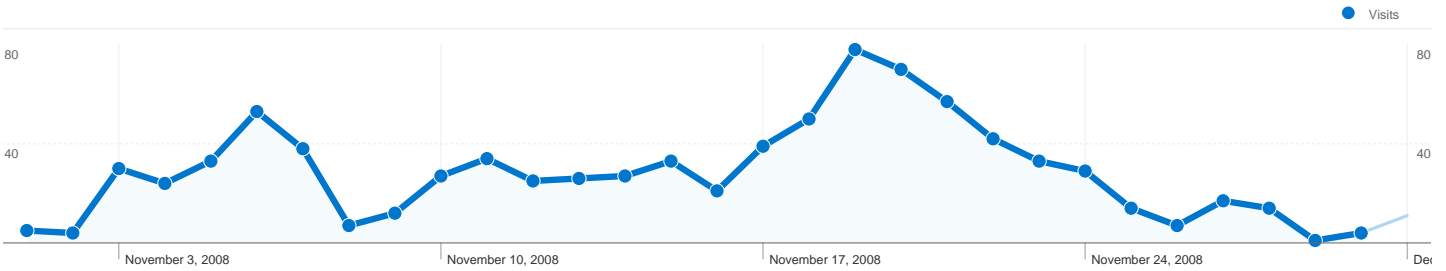

All traffic sources sent a total of 854 visits

20.26% Direct Traffic

69.79% Referring Sites

9.95% Search Engines

- Referring Sites
  596.00 (69.79%)
- Direct Traffic
  173.00 (20.26%)
- Search Engines
  85.00 (9.95%)

Top Traffic Sources

Sources	Visits	% visits
(direct) ((none))	173	20.26%
twitter.com (referral)	91	10.66%
blog.somethingnew2.com	89	10.42%
google (organic)	85	9.95%
mochikoastech.blog113.fc2.co	73	8.55%

Keywords	Visits	% visits
http://wiki.somethingnew2.com/	70	82.35%
cyxxxx	13	15.29%
cyxxxxlightningtalks	1	1.18%
http://wiki.somethingnew2.com/	1	1.18%