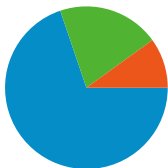

**Site Usage**

 **854 Visits**

 **46.14% Bounce Rate**

 **2,428 Pageviews**

 **00:03:24 Avg. Time on Site**

 **2.84 Pages/Visit**

 **31.85% % New Visits**

**Visitors Overview**

**Visitors**  
**315**

**Map Overlay world**

**Traffic Sources Overview**

- **Referring Sites**  
596.00 (69.79%)
- **Direct Traffic**  
173.00 (20.26%)
- **Search Engines**  
85.00 (9.95%)

**Content Overview**

## 854 visits came from 3 countries/territories

**Pages on this site were viewed a total of 2,428 times**

 **2,428 Pageviews**

 **1,810 Unique Views**

 **46.14% Bounce Rate**

**Top Content**

Pages	Pageviews	% Pageviews
/lt/index.php?Events/2008/11=	1,051	43.29%
/lt/index.php?CyxxxxLightningTalks=	318	13.10%
/lt/index.php	189	7.78%
/lt/	179	7.37%
/lt/index.php?Events/2008/10=	96	3.95%