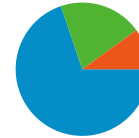

Browser	Visits	% visits
Firefox	630	73.77%
Safari	107	12.53%
Internet Explorer	65	7.61%
Chrome	35	4.10%
Opera	10	1.17%

Connection Speed	Visits	% visits
Unknown	467	54.68%
T1	316	37.00%
DSL	48	5.62%
Cable	17	1.99%
Dialup	6	0.70%

All traffic sources sent a total of 854 visits

 20.26% Direct Traffic

 69.79% Referring Sites

 9.95% Search Engines

- Referring Sites  
596.00 (69.79%)
- Direct Traffic  
173.00 (20.26%)
- Search Engines  
85.00 (9.95%)