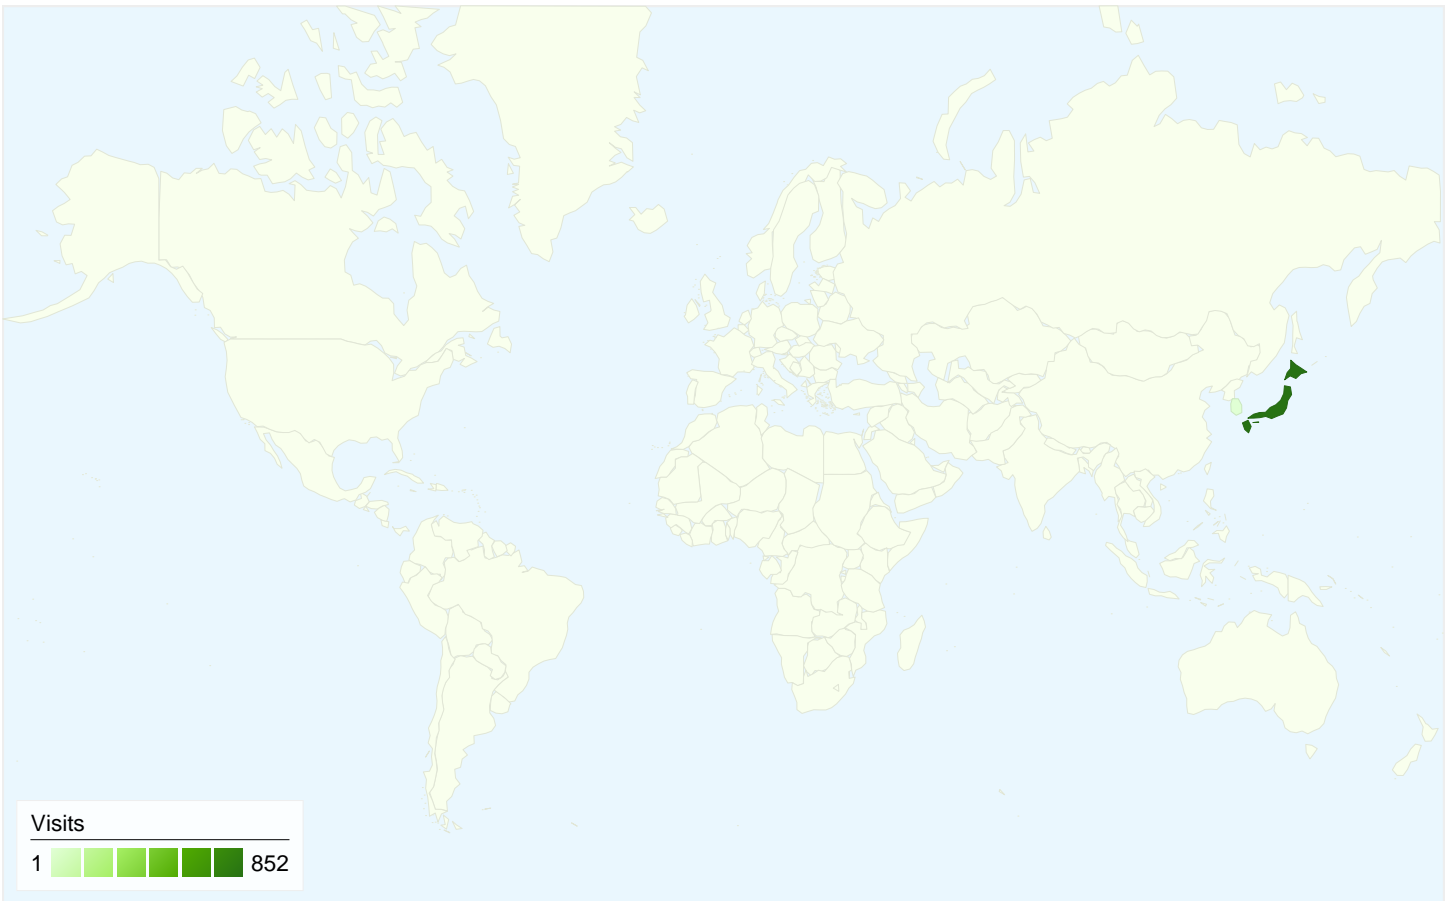

**Visitors**  
**315**

**Map Overlay world**

**Traffic Sources Overview**

- **Referring Sites**  
596.00 (69.79%)
- **Direct Traffic**  
173.00 (20.26%)
- **Search Engines**  
85.00 (9.95%)

**Content Overview**

All traffic sources sent a total of 854 visits

 20.26% Direct Traffic

 69.79% Referring Sites

 9.95% Search Engines

- Referring Sites  
596.00 (69.79%)
- Direct Traffic  
173.00 (20.26%)
- Search Engines  
85.00 (9.95%)

## 854 visits came from 3 countries/territories