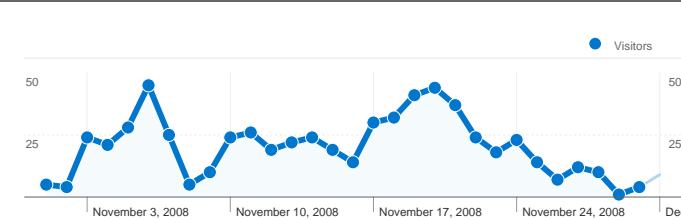

**Site Usage**

 **854 Visits**

 **46.14% Bounce Rate**

 **2,428 Pageviews**

 **00:03:24 Avg. Time on Site**

 **2.84 Pages/Visit**

 **31.85% % New Visits**

**Visitors Overview**

**854** Visits

**315** Absolute Unique Visitors

**2,428** Pageviews

**2.84** Average Pageviews

**00:03:24** Time on Site

**46.14%** Bounce Rate

**31.85%** New Visits

**Technical Profile**

## 854 visits came from 3 countries/territories

**Pages on this site were viewed a total of 2,428 times**

 **2,428 Pageviews**

 **1,810 Unique Views**

 **46.14% Bounce Rate**

**Top Content**

Pages	Pageviews	% Pageviews
/lt/index.php?Events/2008/11=	1,051	43.29%
/lt/index.php?CyxxxxLightningTalks=	318	13.10%
/lt/index.php	189	7.78%
/lt/	179	7.37%
/lt/index.php?Events/2008/10=	96	3.95%