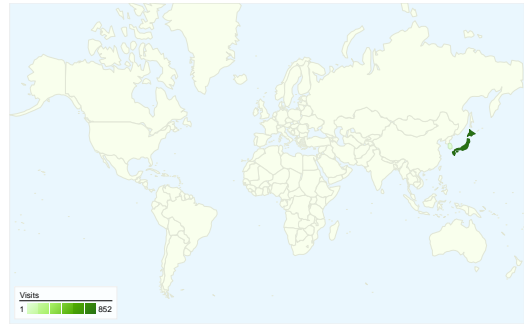

**Site Usage**

 **854 Visits**

 **46.14% Bounce Rate**

 **2,428 Pageviews**

 **00:03:24 Avg. Time on Site**

 **2.84 Pages/Visit**

 **31.85% % New Visits**

**Visitors Overview**

**Visitors**  
**315**

**Map Overlay world**

**Traffic Sources Overview**

- **Referring Sites**  
596.00 (69.79%)
- **Direct Traffic**  
173.00 (20.26%)
- **Search Engines**  
85.00 (9.95%)

**Content Overview**

All traffic sources sent a total of 854 visits

 20.26% Direct Traffic

 69.79% Referring Sites

 9.95% Search Engines

- Referring Sites  
596.00 (69.79%)
- Direct Traffic  
173.00 (20.26%)
- Search Engines  
85.00 (9.95%)

## 854 visits came from 3 countries/territories