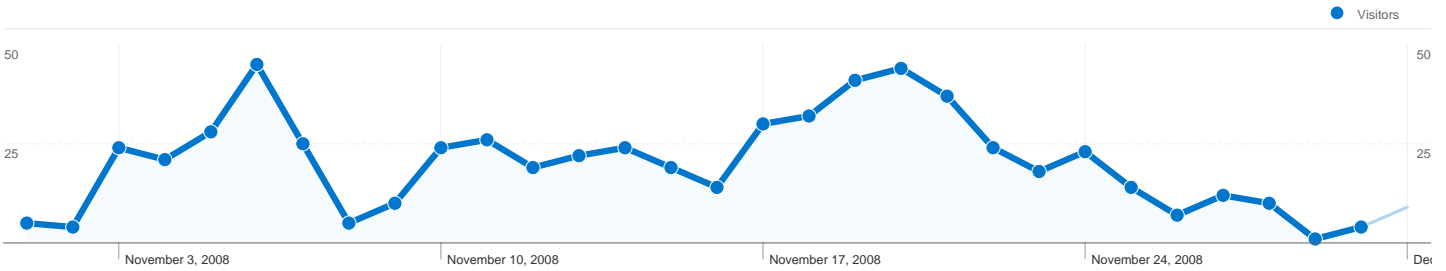

**Site Usage**

 **854 Visits**

 **46.14% Bounce Rate**

 **2,428 Pageviews**

 **00:03:24 Avg. Time on Site**

 **2.84 Pages/Visit**

 **31.85% % New Visits**

**Visitors Overview**

Pages	Pageviews	% Pageviews
/lt/index.php?Events/2008/11=	1,051	43.29%
/lt/index.php?CyxxxxLightningT	318	13.10%
/lt/index.php	189	7.78%
/lt/	179	7.37%
/lt/index.php?Events/2008/10=	96	3.95%

**315 people visited this site**

**854** Visits

**315** Absolute Unique Visitors

**2,428** Pageviews

**2.84** Average Pageviews

**00:03:24** Time on Site

**46.14%** Bounce Rate

**31.85%** New Visits

**Technical Profile**

## 854 visits came from 3 countries/territories