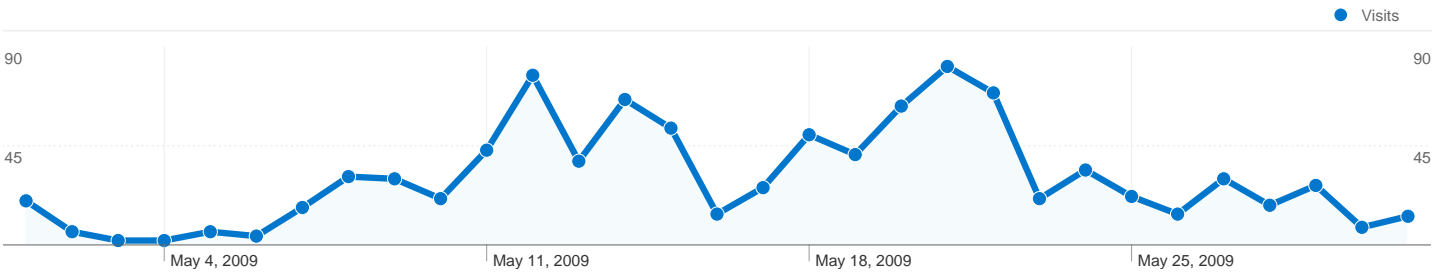

All traffic sources sent a total of 947 visits

13.83% Direct Traffic

86.17% Referring Sites

0.00% Search Engines