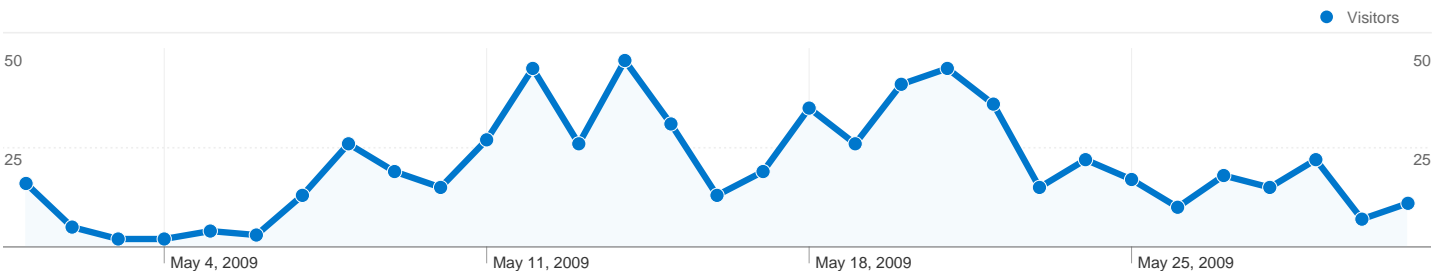

Site Usage

947 Visits

46.04% Bounce Rate

2,563 Pageviews

00:03:55 Avg. Time on Site

2.71 Pages/Visit

16.16% % New Visits

Visitors Overview

Visitors
253

Map Overlay world

Traffic Sources Overview

Content Overview

Pages	Pageviews	% Pageviews
/lt/index.php?Events/2009/05=	1,040	40.58%
/lt/index.php?GenesisLightning	342	13.34%
/lt/index.php?Events/2009/04=	166	6.48%
/lt/	122	4.76%
/lt/index.php	95	3.71%

253 people visited this site

947 Visits

253 Absolute Unique Visitors

2,563 Pageviews

2.71 Average Pageviews

00:03:55 Time on Site

46.04% Bounce Rate

16.16% New Visits

Pages on this site were viewed a total of 2,563 times

2,563 Pageviews

1,898 Unique Views

46.04% Bounce Rate

AdSense Performance

0 AdSense Page Impressions

\$0.00 AdSense Revenue

0 AdSense Unit Impressions