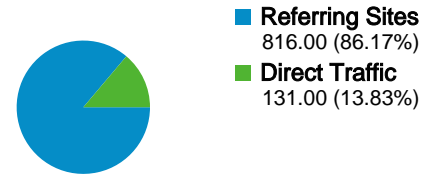

Technical Profile

Browser	Visits	% visits	Connection Speed	Visits	% visits
Firefox	704	74.34%	Unknown	501	52.90%
Safari	101	10.67%	T1	297	31.36%
Internet Explorer	75	7.92%	DSL	129	13.62%
Chrome	48	5.07%	Cable	12	1.27%
Mozilla	9	0.95%	Dialup	8	0.84%

All traffic sources sent a total of 947 visits

 **13.83%** Direct Traffic

 **86.17%** Referring Sites

 **0.00%** Search Engines

Top Traffic Sources

Sources	Visits	% visits
twitter.com (referral)	209	22.07%
d.hatena.ne.jp (referral)	154	16.26%
(direct) ((none))	131	13.83%
blog.somethingnew2.com	117	12.35%
google.co.jp (referral)	76	8.03%