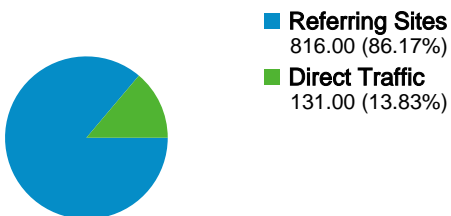

Site Usage

947 Visits

46.04% Bounce Rate

2,563 Pageviews

00:03:55 Avg. Time on Site

2.71 Pages/Visit

16.16% % New Visits

Visitors Overview

Visitors
253

Map Overlay world

Traffic Sources Overview

Content Overview

Pages	Pageviews	% Pageviews
/lt/index.php?Events/2009/05=	1,040	40.58%
/lt/index.php?GenesisLightning	342	13.34%
/lt/index.php?Events/2009/04=	166	6.48%
/lt/	122	4.76%
/lt/index.php	95	3.71%

253 people visited this site

947 Visits

253 Absolute Unique Visitors

2,563 Pageviews

2.71 Average Pageviews

00:03:55 Time on Site

46.04% Bounce Rate

16.16% New Visits

Keywords	Visits	% visits
There is no data for this view.		

947 visits came from 4 countries/territories

Site Usage

Visits 947 % of Site Total: 100.00%	Pages/Visit 2.71 Site Avg: 2.71 (0.00%)	Avg. Time on Site 00:03:55 Site Avg: 00:03:55 (0.00%)	% New Visits 16.16% Site Avg: 16.16% (0.00%)	Bounce Rate 46.04% Site Avg: 46.04% (0.00%)	
Country/Territory	Visits	Pages/Visit	Avg. Time on Site	% New Visits	Bounce Rate
Japan	928	2.72	00:03:53	15.95%	45.91%
Singapore	14	2.43	00:07:03	7.14%	35.71%
United States	4	1.00	00:00:00	75.00%	100.00%
Belgium	1	1.00	00:00:00	100.00%	100.00%
					1 - 4 of 4