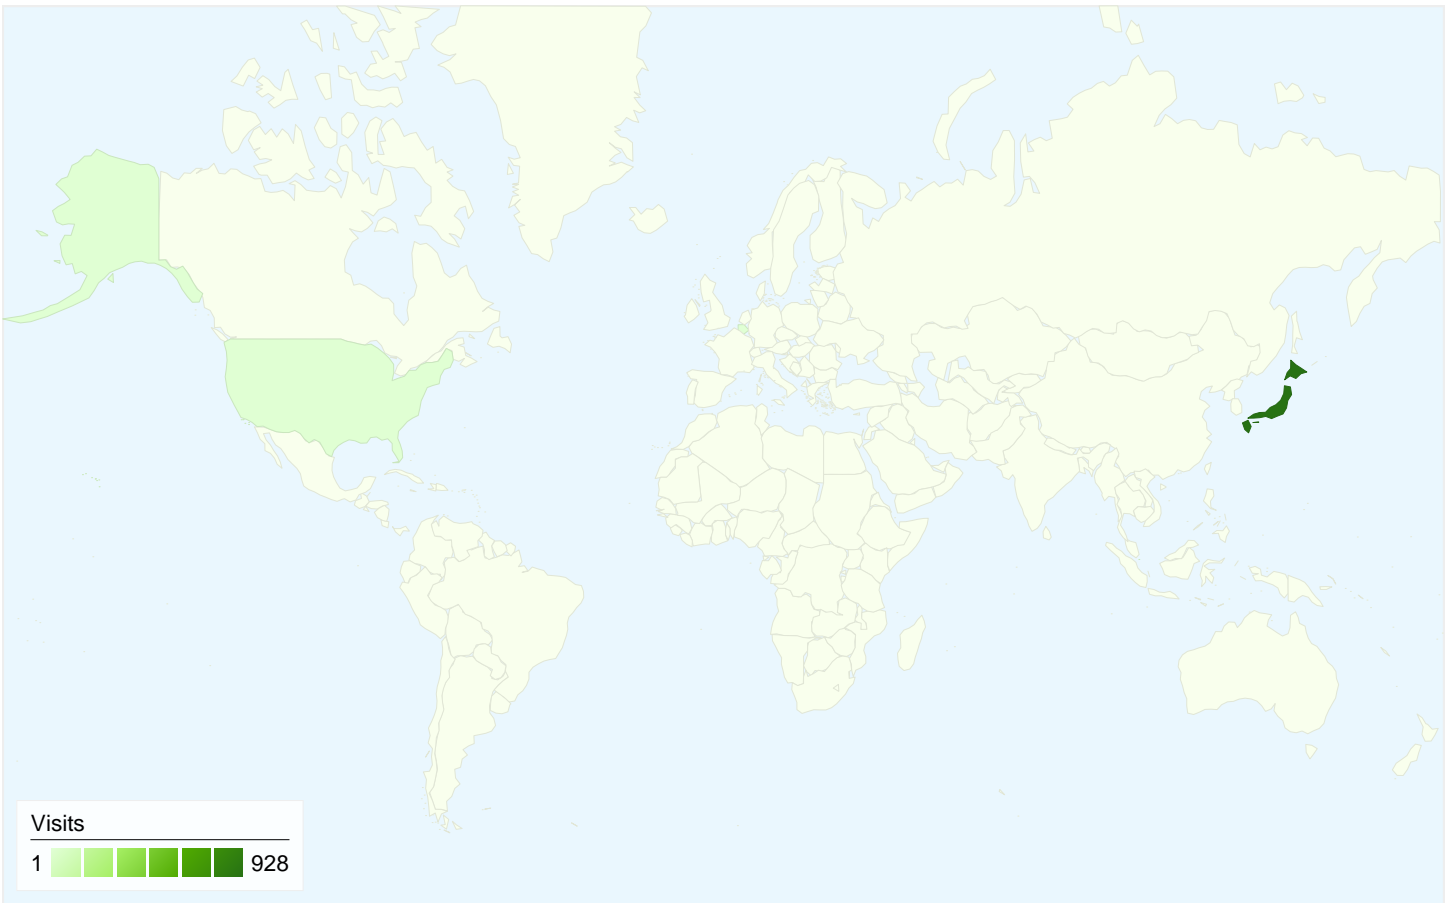

All traffic sources sent a total of 947 visits

 **13.83%** Direct Traffic

 **86.17%** Referring Sites

 **0.00%** Search Engines

Top Traffic Sources

Sources	Visits	% visits
twitter.com (referral)	209	22.07%
d.hatena.ne.jp (referral)	154	16.26%
(direct) ((none))	131	13.83%
blog.somethingnew2.com	117	12.35%
google.co.jp (referral)	76	8.03%

Keywords	Visits	% visits
There is no data for this view.		

947 visits came from 4 countries/territories

Site Usage

Visits 947 % of Site Total: 100.00%	Pages/Visit 2.71 Site Avg: 2.71 (0.00%)	Avg. Time on Site 00:03:55 Site Avg: 00:03:55 (0.00%)	% New Visits 16.16% Site Avg: 16.16% (0.00%)	Bounce Rate 46.04% Site Avg: 46.04% (0.00%)	
Country/Territory	Visits	Pages/Visit	Avg. Time on Site	% New Visits	Bounce Rate
Japan	928	2.72	00:03:53	15.95%	45.91%
Singapore	14	2.43	00:07:03	7.14%	35.71%
United States	4	1.00	00:00:00	75.00%	100.00%
Belgium	1	1.00	00:00:00	100.00%	100.00%
					1 - 4 of 4