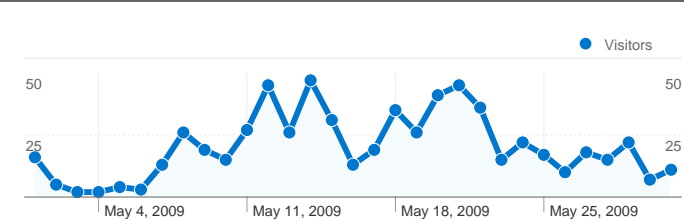

Site Usage

947 Visits

46.04% Bounce Rate

2,563 Pageviews

00:03:55 Avg. Time on Site

2.71 Pages/Visit

16.16% % New Visits

Visitors Overview

Visitors
253

Map Overlay world

Traffic Sources Overview

Content Overview

Pages	Pageviews	% Pageviews
/lt/index.php?Events/2009/05=	1,040	40.58%
/lt/index.php?GenesisLightning	342	13.34%
/lt/index.php?Events/2009/04=	166	6.48%
/lt/	122	4.76%
/lt/index.php	95	3.71%

253 people visited this site

947 Visits

253 Absolute Unique Visitors

2,563 Pageviews

2.71 Average Pageviews

00:03:55 Time on Site

46.04% Bounce Rate

16.16% New Visits

Pages on this site were viewed a total of 2,563 times

2,563 Pageviews

1,898 Unique Views

46.04% Bounce Rate

AdSense Performance

0 AdSense Page Impressions

\$0.00 AdSense Revenue

0 AdSense Unit Impressions