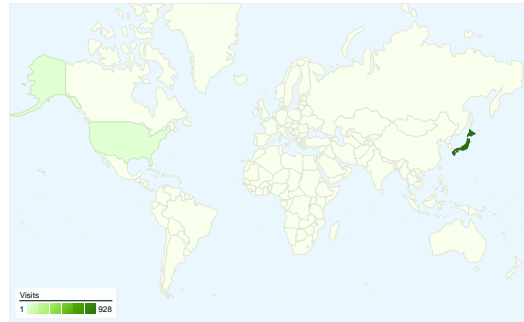

Site Usage

947 Visits

46.04% Bounce Rate

2,563 Pageviews

00:03:55 Avg. Time on Site

2.71 Pages/Visit

16.16% % New Visits

Visitors Overview

Visitors
253

Map Overlay world

Traffic Sources Overview

Content Overview

Pages	Pageviews	% Pageviews
/lt/index.php?Events/2009/05=	1,040	40.58%
/lt/index.php?GenesisLightning	342	13.34%
/lt/index.php?Events/2009/04=	166	6.48%
/lt/	122	4.76%
/lt/index.php	95	3.71%

253 people visited this site

947 Visits

253 Absolute Unique Visitors

2,563 Pageviews

2.71 Average Pageviews

00:03:55 Time on Site

46.04% Bounce Rate

16.16% New Visits

Keywords	Visits	% visits
There is no data for this view.		

947 visits came from 4 countries/territories

Site Usage

Visits 947 % of Site Total: 100.00%	Pages/Visit 2.71 Site Avg: 2.71 (0.00%)	Avg. Time on Site 00:03:55 Site Avg: 00:03:55 (0.00%)	% New Visits 16.16% Site Avg: 16.16% (0.00%)	Bounce Rate 46.04% Site Avg: 46.04% (0.00%)	
Country/Territory	Visits	Pages/Visit	Avg. Time on Site	% New Visits	Bounce Rate
Japan	928	2.72	00:03:53	15.95%	45.91%
Singapore	14	2.43	00:07:03	7.14%	35.71%
United States	4	1.00	00:00:00	75.00%	100.00%
Belgium	1	1.00	00:00:00	100.00%	100.00%
					1 - 4 of 4