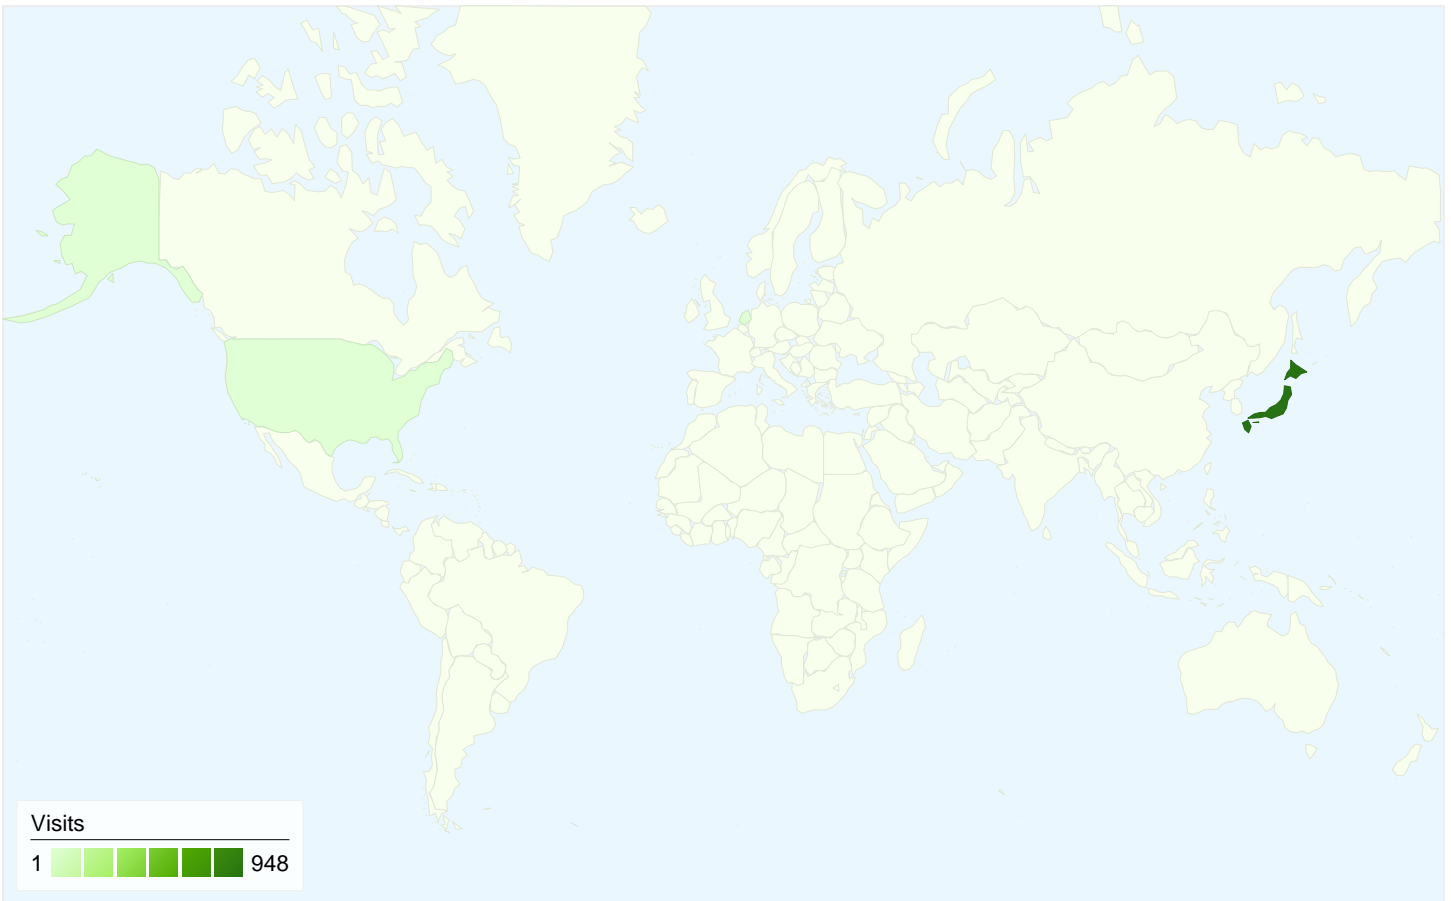

951 visits came from 3 countries/territories

Site Usage

Visits 951 % of Site Total: 100.00%	Pages/Visit 3.17 Site Avg: 3.17 (0.00%)	Avg. Time on Site 00:04:24 Site Avg: 00:04:24 (0.00%)	% New Visits 29.34% Site Avg: 29.23% (0.36%)	Bounce Rate 46.06% Site Avg: 46.06% (0.00%)	
Country/Territory	Visits	Pages/Visit	Avg. Time on Site	% New Visits	Bounce Rate
Japan	948	3.17	00:04:25	29.11%	45.89%
United States	2	1.00	00:00:00	100.00%	100.00%
Netherlands	1	1.00	00:00:00	100.00%	100.00%

1 - 3 of 3