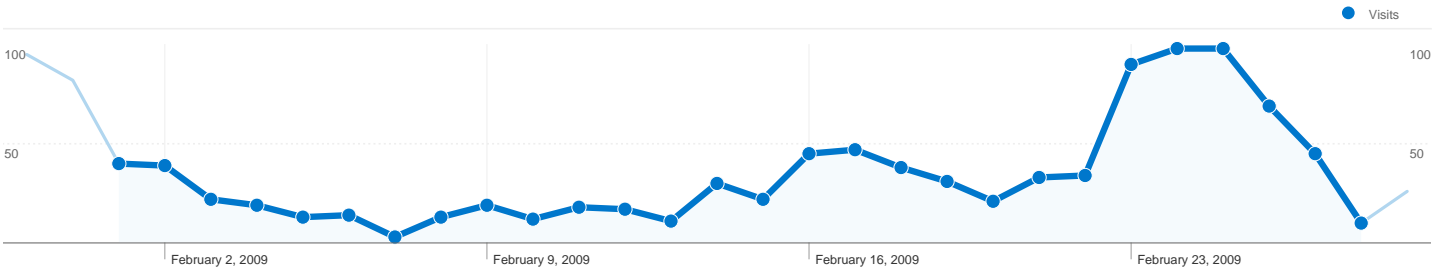

All traffic sources sent a total of 951 visits

18.19% Direct Traffic

76.24% Referring Sites

5.57% Search Engines

- Referring Sites
  725.00 (76.24%)
- Direct Traffic
  173.00 (18.19%)
- Search Engines
  53.00 (5.57%)

Top Traffic Sources

Sources	Visits	% visits
blog.somethingnew2.com	232	24.40%
(direct) ((none))	173	18.19%
twitter.com (referral)	151	15.88%
mochikoastech.blog113.fc2.co	65	6.83%
d.hatena.ne.jp (referral)	64	6.73%

Keywords	Visits	% visits
http://wiki.somethingnew2.com/	50	94.34%
http://wiki.somethingnew2.com/	2	3.77%
insightwiki	1	1.89%