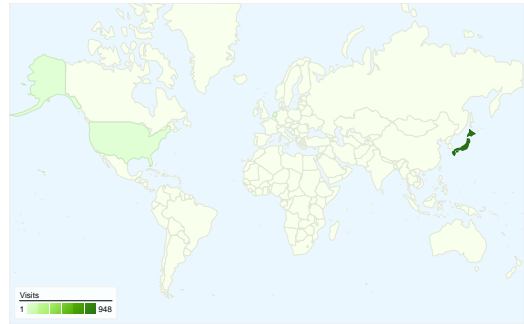

Site Usage

951 Visits

46.06% Bounce Rate

3,012 Pageviews

00:04:24 Avg. Time on Site

3.17 Pages/Visit

29.23% % New Visits

Visitors Overview

Visitors
351

Map Overlay world

Traffic Sources Overview

- **Referring Sites**
725.00 (76.24%)
- **Direct Traffic**
173.00 (18.19%)
- **Search Engines**
53.00 (5.57%)

Content Overview

Pages	Pageviews	% Pageviews
/lt/index.php?Events/2009/02=	1,109	36.82%
/lt/index.php?Events/2009/01=	317	10.52%
/lt/index.php?GenesisLightning	311	10.33%
/lt/	232	7.70%
/lt/index.php	180	5.98%

351 people visited this site

951 Visits

351 Absolute Unique Visitors

3,012 Pageviews

3.17 Average Pageviews

00:04:24 Time on Site

46.06% Bounce Rate

29.23% New Visits

All traffic sources sent a total of 951 visits

 18.19% Direct Traffic

 76.24% Referring Sites

 5.57% Search Engines

- Referring Sites
725.00 (76.24%)
- Direct Traffic
173.00 (18.19%)
- Search Engines
53.00 (5.57%)