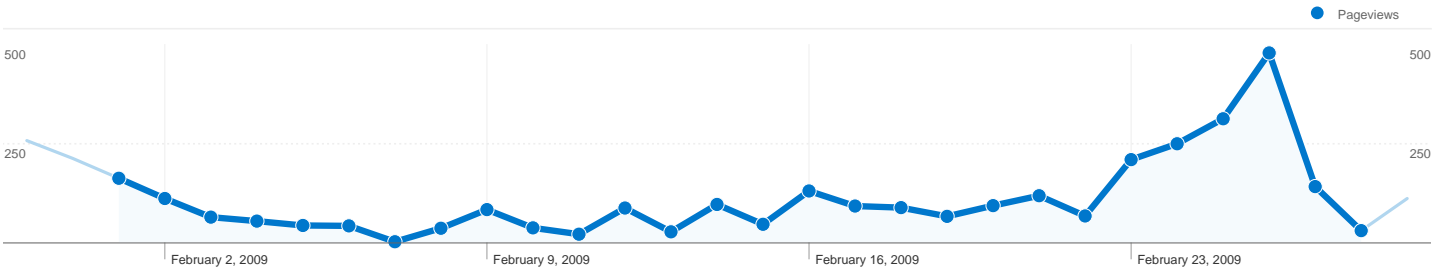

351 people visited this site

951 Visits

351 Absolute Unique Visitors

3,012 Pageviews

3.17 Average Pageviews

00:04:24 Time on Site

46.06% Bounce Rate

29.23% New Visits

Keywords	Visits	% visits
http://wiki.somethingnew2.com/	50	94.34%
http://wiki.somethingnew2.com/	2	3.77%
insightwiki	1	1.89%

951 visits came from 3 countries/territories

Site Usage

Visits 951 % of Site Total: 100.00%	Pages/Visit 3.17 Site Avg: 3.17 (0.00%)	Avg. Time on Site 00:04:24 Site Avg: 00:04:24 (0.00%)	% New Visits 29.34% Site Avg: 29.23% (0.36%)	Bounce Rate 46.06% Site Avg: 46.06% (0.00%)	
Country/Territory	Visits	Pages/Visit	Avg. Time on Site	% New Visits	Bounce Rate
Japan	948	3.17	00:04:25	29.11%	45.89%
United States	2	1.00	00:00:00	100.00%	100.00%
Netherlands	1	1.00	00:00:00	100.00%	100.00%

1 - 3 of 3

Pages on this site were viewed a total of 3,012 times

3,012 Pageviews

2,087 Unique Views

46.06% Bounce Rate

Top Content

Pages	Pageviews	% Pageviews
/lt/index.php?Events/2009/02=	1,109	36.82%
/lt/index.php?Events/2009/01=	317	10.52%
/lt/index.php?GenesisLightningTalks=	311	10.33%
/lt/	232	7.70%
/lt/index.php	180	5.98%