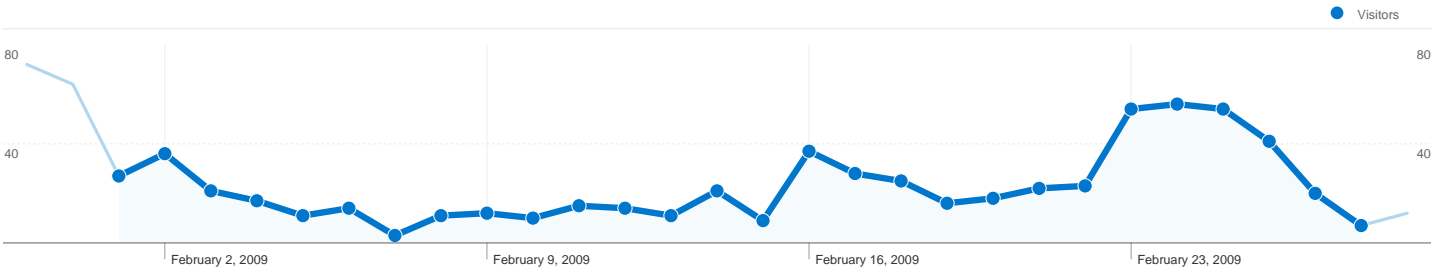

Site Usage

951 Visits

46.06% Bounce Rate

3,012 Pageviews

00:04:24 Avg. Time on Site

3.17 Pages/Visit

29.23% % New Visits

Visitors Overview

Visitors
351

Map Overlay world

Traffic Sources Overview

- **Referring Sites**
725.00 (76.24%)
- **Direct Traffic**
173.00 (18.19%)
- **Search Engines**
53.00 (5.57%)

Content Overview

Pages	Pageviews	% Pageviews
/lt/index.php?Events/2009/02=	1,109	36.82%
/lt/index.php?Events/2009/01=	317	10.52%
/lt/index.php?GenesisLightning	311	10.33%
/lt/	232	7.70%
/lt/index.php	180	5.98%

351 people visited this site

951 Visits

351 Absolute Unique Visitors

3,012 Pageviews

3.17 Average Pageviews

00:04:24 Time on Site

46.06% Bounce Rate

29.23% New Visits

1 - 3 of 3

Pages on this site were viewed a total of 3,012 times

3,012 Pageviews

2,087 Unique Views

46.06% Bounce Rate

Top Content

Pages	Pageviews	% Pageviews
/lt/index.php?Events/2009/02=	1,109	36.82%
/lt/index.php?Events/2009/01=	317	10.52%
/lt/index.php?GenesisLightningTalks=	311	10.33%
/lt/	232	7.70%
/lt/index.php	180	5.98%