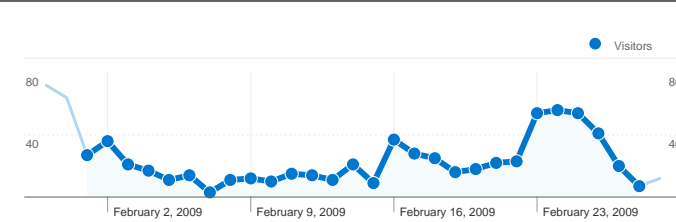

Site Usage

951 Visits

46.06% Bounce Rate

3,012 Pageviews

00:04:24 Avg. Time on Site

3.17 Pages/Visit

29.23% % New Visits

Visitors Overview

Visitors
351

Map Overlay world

Traffic Sources Overview

- **Referring Sites**
725.00 (76.24%)
- **Direct Traffic**
173.00 (18.19%)
- **Search Engines**
53.00 (5.57%)

Content Overview

Pages	Pageviews	% Pageviews
/lt/index.php?Events/2009/02=	1,109	36.82%
/lt/index.php?Events/2009/01=	317	10.52%
/lt/index.php?GenesisLightning	311	10.33%
/lt/	232	7.70%
/lt/index.php	180	5.98%

351 people visited this site

951 Visits

351 Absolute Unique Visitors

3,012 Pageviews

3.17 Average Pageviews

00:04:24 Time on Site

46.06% Bounce Rate

29.23% New Visits

1 - 3 of 3

Pages on this site were viewed a total of 3,012 times

3,012 Pageviews

2,087 Unique Views

46.06% Bounce Rate

Top Content

Pages	Pageviews	% Pageviews
/lt/index.php?Events/2009/02=	1,109	36.82%
/lt/index.php?Events/2009/01=	317	10.52%
/lt/index.php?GenesisLightningTalks=	311	10.33%
/lt/	232	7.70%
/lt/index.php	180	5.98%