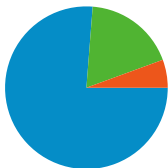

Traffic Sources Overview

- **Referring Sites**
  725.00 (76.24%)
- **Direct Traffic**
  173.00 (18.19%)
- **Search Engines**
  53.00 (5.57%)

Content Overview

Pages	Pageviews	% Pageviews
/lt/index.php?Events/2009/02=	1,109	36.82%
/lt/index.php?Events/2009/01=	317	10.52%
/lt/index.php?GenesisLightning	311	10.33%
/lt/	232	7.70%
/lt/index.php	180	5.98%