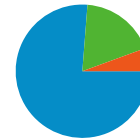

Technical Profile

Browser	Visits	% visits
Firefox	608	63.93%
Safari	145	15.25%
Internet Explorer	132	13.88%
Chrome	42	4.42%
Opera	10	1.05%

Connection Speed	Visits	% visits
Unknown	533	56.05%
T1	300	31.55%
DSL	82	8.62%
Cable	19	2.00%
Dialup	17	1.79%

All traffic sources sent a total of 951 visits

 18.19% Direct Traffic

 76.24% Referring Sites

 5.57% Search Engines

- Referring Sites
725.00 (76.24%)
- Direct Traffic
173.00 (18.19%)
- Search Engines
53.00 (5.57%)